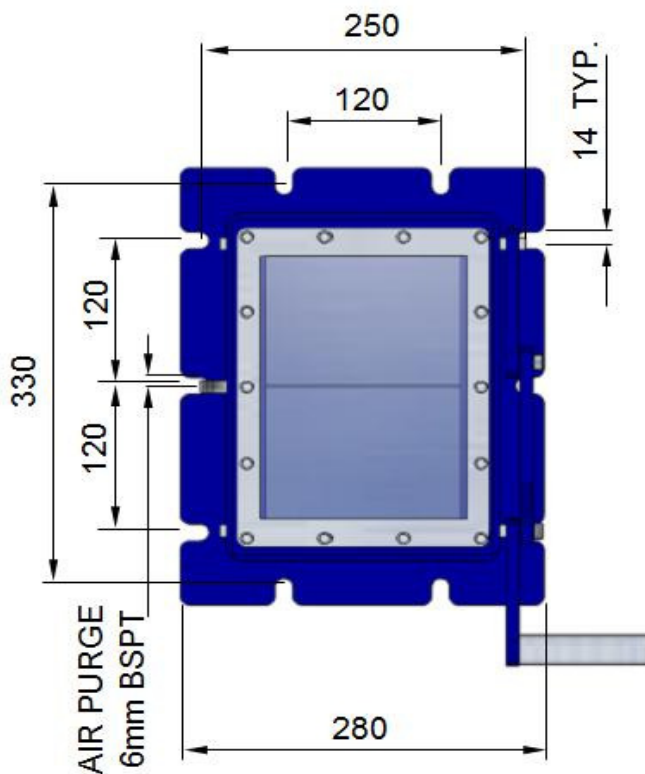

# LARGE VIEW PORT

## LVP TYPE

### FEATURES

- Temperatures up to 760°C with air purge for low pressure ovens and furnaces
- Large window - 150 x 215 mm
- Air purge feature
- Contra - rotating shutter providing unobstructed view
- Robust design
- Stainless steel screen
- Counterweighted handle
- Refractory lined walls