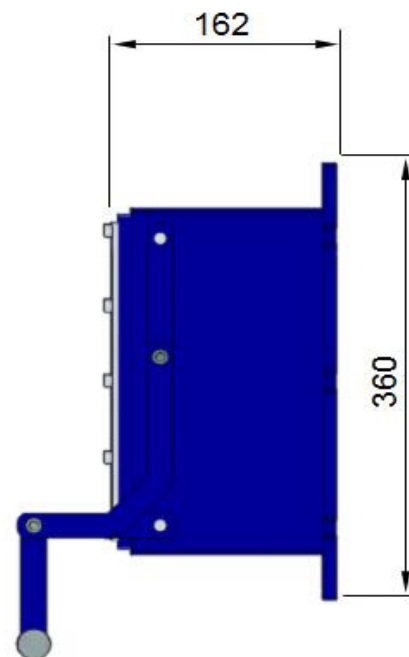

# LARGE VIEW PORT

## LVP TYPE

### FEATURES

- Temperatures up to 760°C with air purge for low pressure ovens and furnaces
- Large window - 150 x 215 mm
- Air purge feature
- Contra - rotating shutter providing unobstructed view
- Robust design
- Stainless steel screen
- Counterweighted handle
- Refractory lined walls